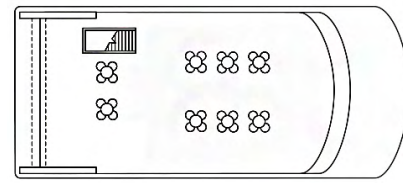

OBSERVATION DECK

Outdoor Deck

Max. Guest Capacity: **200**

The open-air rooftop deck offers the best unobstructed views of the city.

*Actual furniture layout may differ.