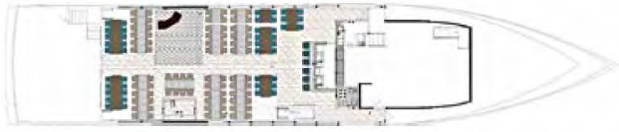

ODYSSEY DECK LAYOUTS

MAPLE DECK

Harbour Level Deck

Max. Guest Capacity: **90**

Dining Options: **Buffet | Plated | Cocktail**
Bars: **1**

Restrooms; **Women's: 1 | Men's: 1**

Dance Floor: **1**

Coat Check Area: **1**

Wifi: **Yes**

*# of max. guests by dining option may vary.