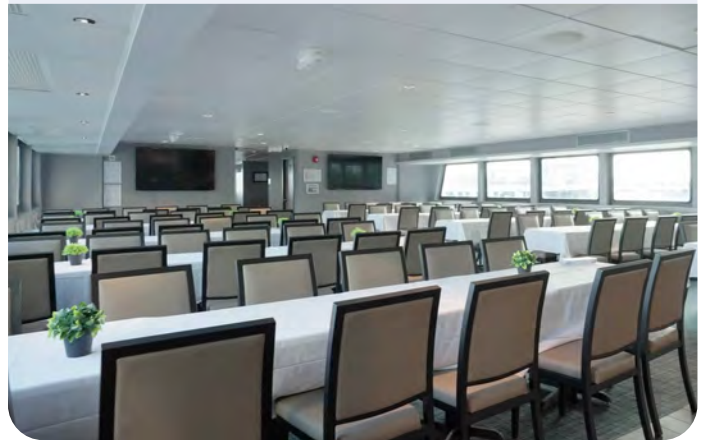

TRILLIUM DECK