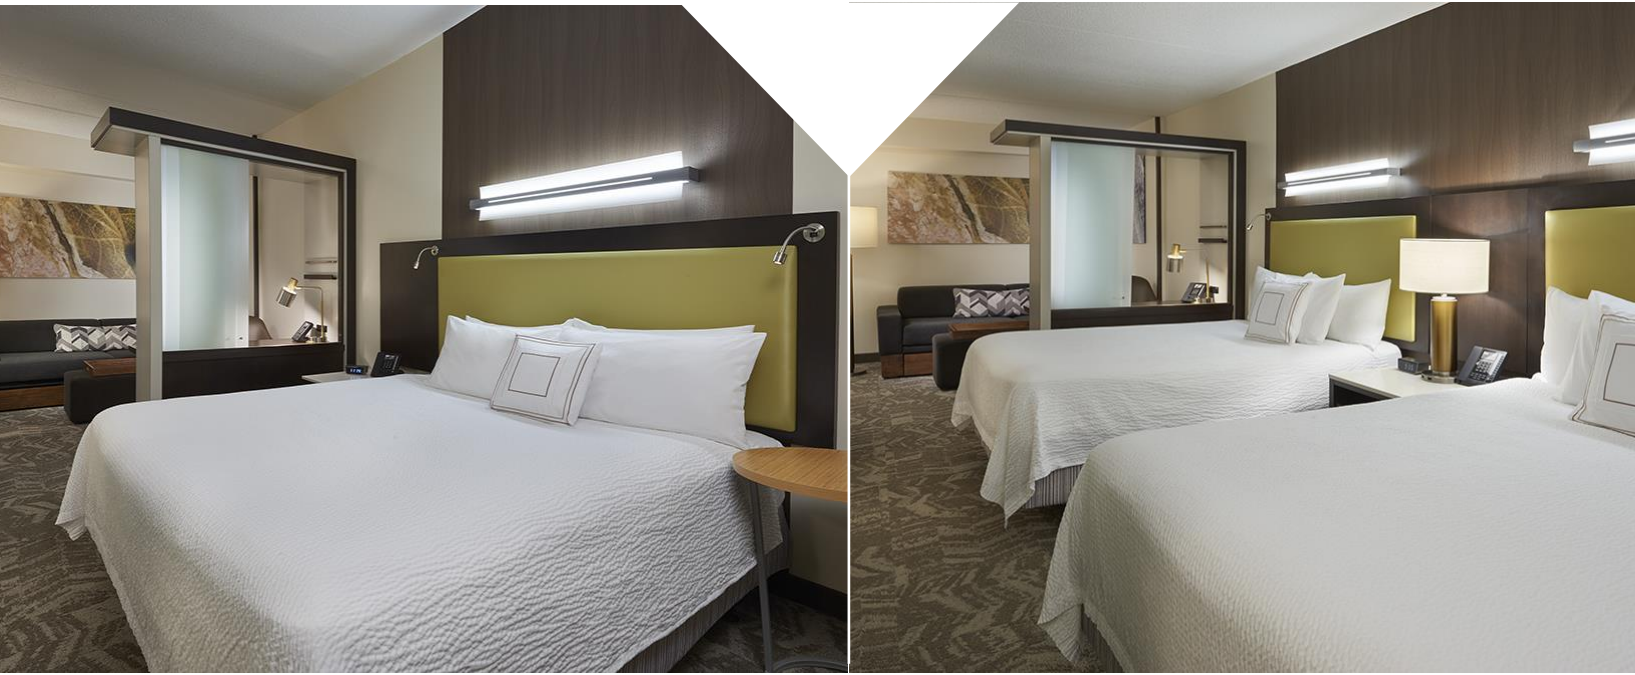

## HOTEL OVERVIEW

For a truly memorable experience, book your stay at the SpringHill Suites Toronto Vaughan. Located 30 minutes north of Toronto, this Hotel is ideally located near Vaughan Metropolitan Centre Station, major attractions, commercial business and family entertainment. Our hotel greets you with spacious, contemporary suites, first-class service and an assortment of helpful amenities. Relax in your tastefully appointed hotel suite, brimming with outstanding perks like free Wi-Fi, a flat-screen TV, a plush pillowtop mattress and a mini-fridge and microwave. Fuel up for your morning with a delicious free breakfast buffet, maintain your workout routine at our on-site fitness center or take a dip in our indoor pool; it's all waiting for you at our hotel. Host your next meeting with us to benefit from elegantly designed venues and terrific planning services. Explore York Region's most noteworthy attractions, including Vaughan Mills Outlet, LEGOLAND, Dave and Buster's, and Colossus Vaughan Cinema.

### REASONS TO BELIEVE

- Spacious suites with upscale furnishing, specially-designed work desk, and West Elm custom furniture package.
- Complimentary Fresh Hot Buffet Breakfast for the in-house guests with both healthful and indulgent choices.
- Complimentary High-Speed Internet in the guestrooms/meeting rooms