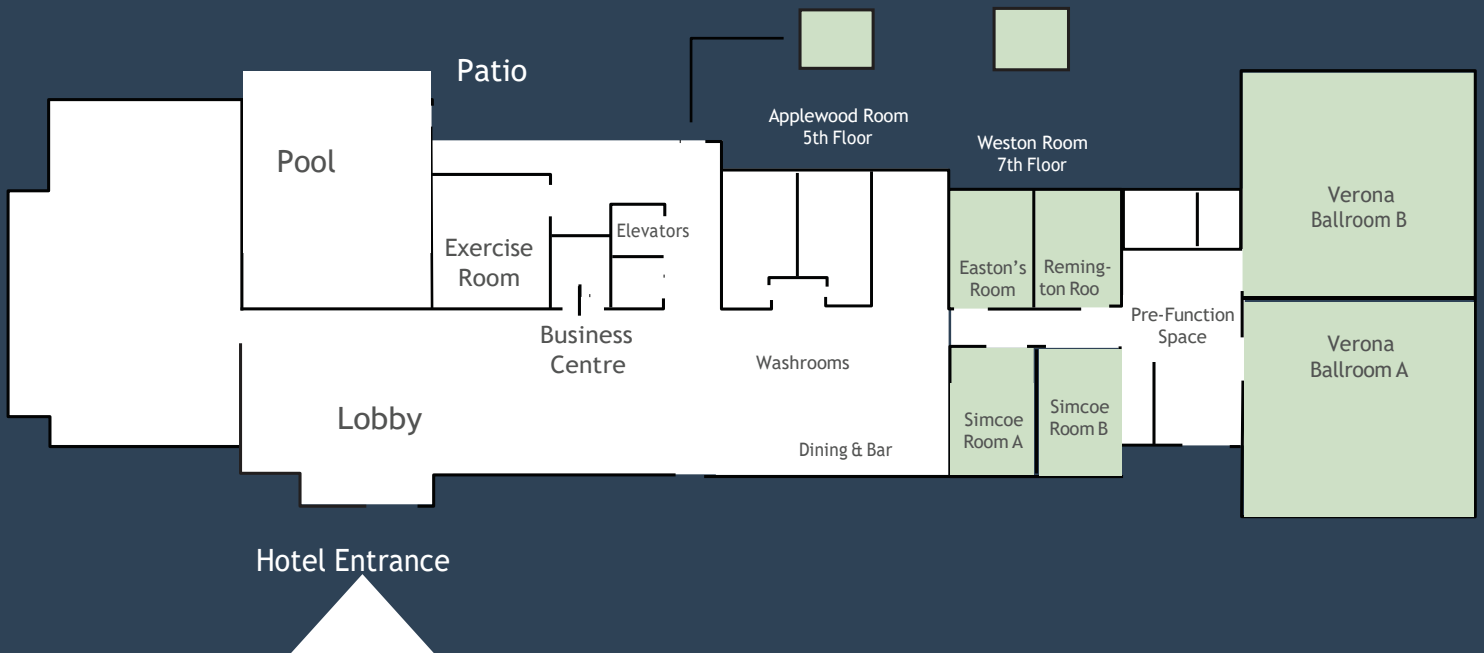

### UNEXPECTED

- More space and little extras that will surprise and delight throughout the experience.

### STYLISH

- Contemporary design and an appreciation of local arts and culture.

Room Name	Dimensions in Feet WxLxH	Square Footage WxL	Theatre Style	Classroom	Hollow Square	U-Shape	Boardroom	Rounds of 8	Rounds of 6	Reception
Verona Ballroom	86x33x11	2838	299	170	72	64	56	216	162	220
Verona A	43x33x11	1419	149	85	40	32	24	96	72	110
Verona B	43x33x11	1419	149	85	40	32	24	96	72	110
Simcoe	28x24x11	672	71	40	24	24	24	40	30	45
Simcoe A	14x24x11	336	35	20	16	16	16	16	12	20
Simcoe B	14x24x11	336	35	30	16	16	16	16	12	20
Remington	14x21x10	294	31	18	16	16	16	16	12	20
Easton's	14x21x10	294	31	18	16	16	16	16	12	20
Applewood 5th Floor	12x15x8	180	19	11			8			12
Weston 7th Floor	12x15x8	180	19	11			8			12