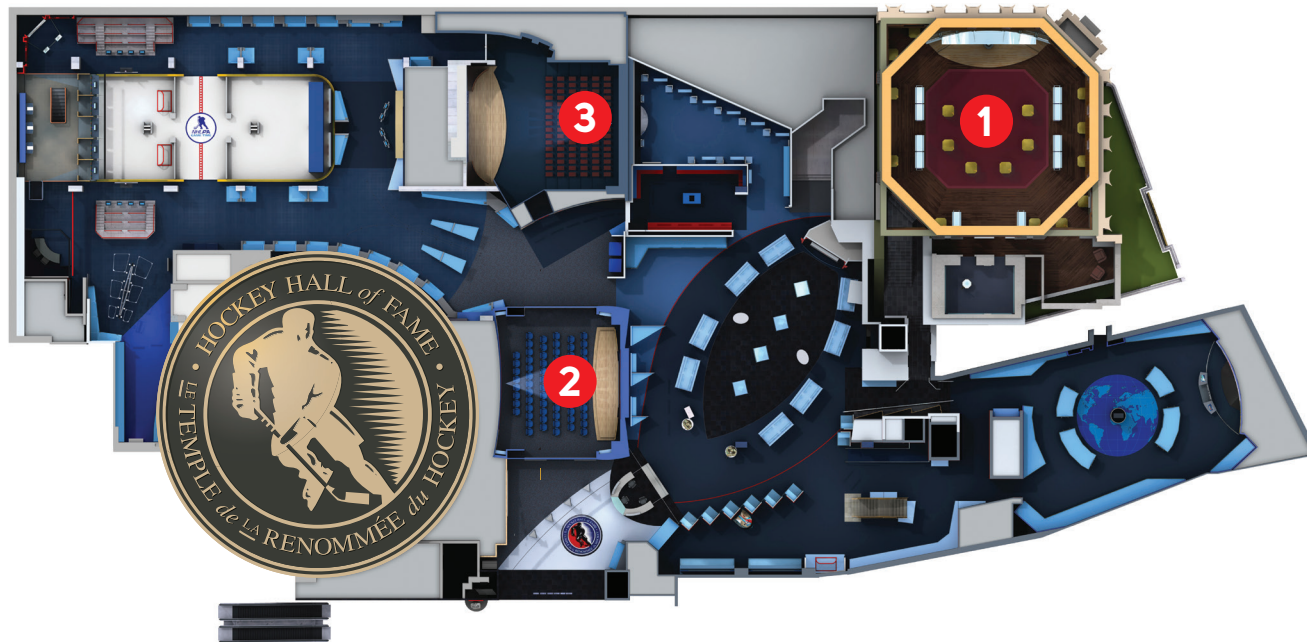

HOCKEY HALL *of* FAME

VENUE RENTALS

FLOOR PLAN

- Full Facility rental includes Esso Great Hall.
- Concourse Level rental excludes Esso Great Hall.
- Founders & Vault Room located on the second floor mezzanine overlooking the Esso Great Hall.
- The Stanley Cup is only available with Full Facility or Esso Great Hall rental.

- 1** Esso Great Hall
- 2** Tim Hortons Theatre
- 3** TSN Theatre

HOCKEY HALL *of* FAME

VENUE RENTALS

CAPACITY INFORMATION AND RENTAL RATES

SPACE	Theatre	Banquet	Reception	Board Room	Class Room	U-Shape	Dimensions	Rental Rates
Evening Availability								
Full Facility	-	-	1,000	-	-	-	-	\$6,000
Esso Great Hall	200	140	225	-	-	-	58'x58'	\$3,500
Concourse Level	-	-	775	-	-	-	-	\$3,500
Daytime Availability								
Tim Hortons Theatre	100	90	125	32	80	30	34'x39'	\$2,750 (afternoon, full day rate) \$2,250 (morning until 2:00 pm rate)
TSN Theatre	140	-	-	-	-	-	42'x35'	\$2,750
Founders & Vault Room	-	-	-	12 10	-	-	18'x24' 15'x19'	\$750 (full day until 5:00 pm)
D.K. (Doc) Seaman Hockey Resource Centre*	100	80	100	32	60	30	40'x32'	\$1,800 (full day rate) \$900 (half day rate)